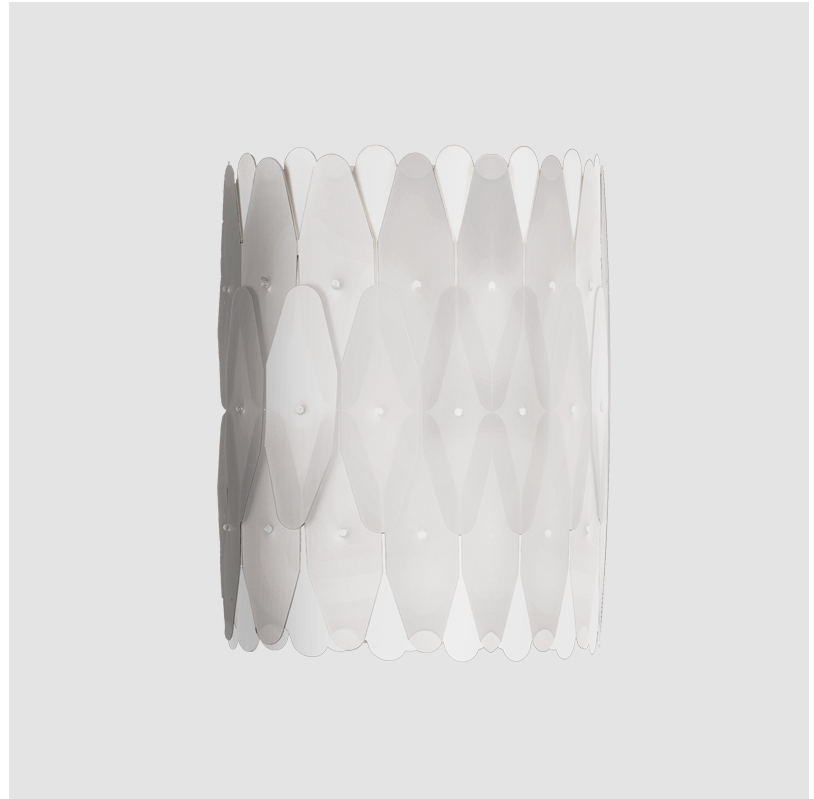

PROJECT	_____
TYPE	_____
SPECIFIER	_____
QUANTITY	_____
DATE	_____

AMANDA SURFACE

D63000-

base number   Finish
Options

1. To build a product code in our configurator select the specify button on the base model # product page
2. To build a manual product code on this datasheet choose from the options listed below in blue font and add the suffix to the base model #

GENERAL

Series: Amanda
Brand: Linea Zero
Division: Design
Mounting Type: Surface
Mounting Location: Wall
Subcategory: Ambient

PHYSICAL

Shape: Oval
Length (mm): 250
Length (in): 9 13/16
Height (mm): 330
Height (in): 13
Extension (mm): 180
Extension (in): 7 1/16
Light Distribution: Downlight
Diffuser: Polilux™ Shade - See Finish Options
Fixture Finish: WHI / PNK / SIL / NGD / COP / PKM
Fixture Material: Polilux™/ Metal holder

ELECTRICAL

Number of Lamps: 1
Lamp Type: LED Retrofit
Bulb Included: Bulb Not Included
Max. Wattage Per Lamp (W): 7
Lamp Base: E26
Input Voltage (V): 120
Upon Request: 277Vac / GU24

LED

OPTICAL

RATINGS AND CERTIFICATIONS

Certified By: Certified for North American Standards
IP rating: IP20