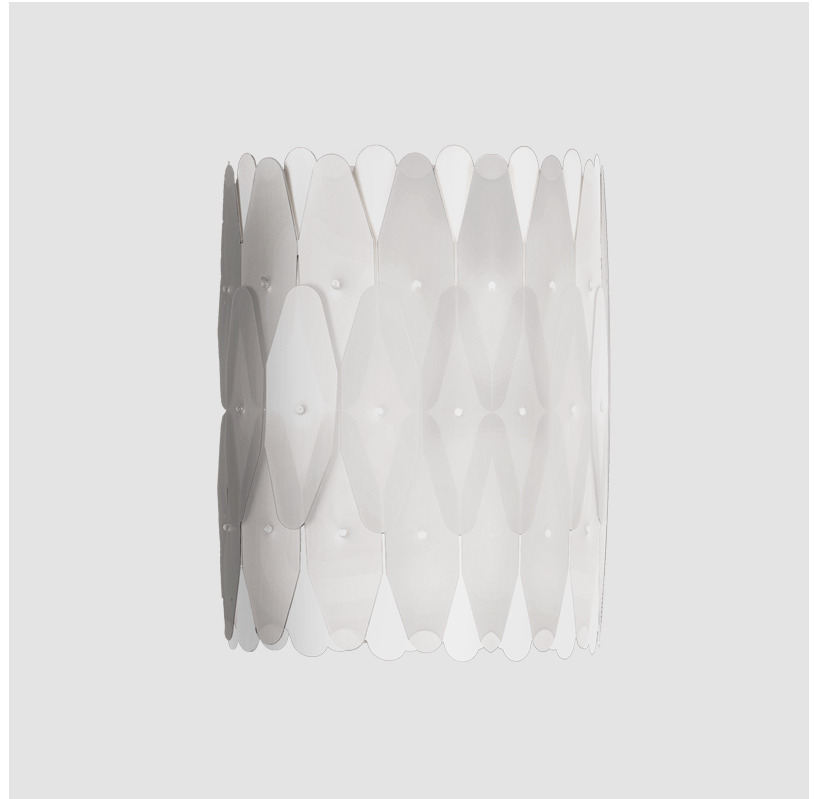

PROJECT	_____
TYPE	_____
SPECIFIER	_____
QUANTITY	_____
DATE	_____

AMANDA SURFACE

D63001-

base number   Finish
Options

1. To build a product code in our configurator select the specify button on the base model # product page
2. To build a manual product code on this datasheet choose from the options listed below in blue font and add the suffix to the base model #

GENERAL

Series: Amanda _____
Brand: Linea Zero _____
Division: Design _____
Mounting Type: Surface _____
Mounting Location: Wall _____
Subcategory: Ambient _____

PHYSICAL

Shape: Oval _____
Length (mm): 180 _____
Length (in): 7 1/16 _____
Height (mm): 330 _____
Height (in): 13 _____
Extension (mm): 180 _____
Extension (in): 7 1/16 _____
Light Distribution: Downlight _____
Diffuser: Polilux™ Shade - See Finish Options _____
Fixture Finish: WHI / PNK / SIL / NGD / COP / PKM _____
Fixture Material: Polilux™/ Metal holder _____

ELECTRICAL

Number of Lamps: 1 _____
Lamp Type: LED Retrofit _____
Bulb Included: Bulb Not Included _____
Max. Wattage Per Lamp (W): 7 _____
Lamp Base: E26 _____
Input Voltage (V): 120 _____
Upon Request: 277Vac / GU24 _____

LED

OPTICAL

RATINGS AND CERTIFICATIONS

Certified By: Certified for North American Standards _____
IP rating: IP20 _____