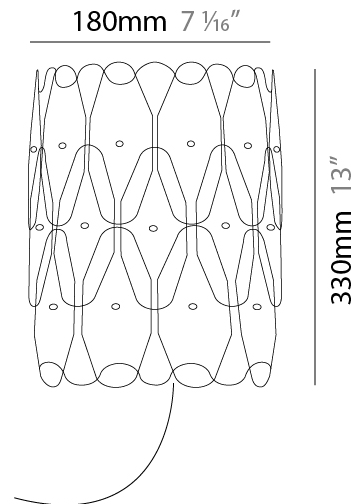

PROJECT	_____
TYPE	_____
SPECIFIER	_____
QUANTITY	_____
DATE	_____

AMANDA SURFACE

D63000-

base number   Finish
Options

1. To build a product code in our configurator select the specify button on the base model # product page
2. To build a manual product code on this datasheet choose from the options listed below in blue font and add the suffix to the base model #

GENERAL

Series: Amanda
Brand: Linea Zero
Division: Design
Mounting Type: Surface
Mounting Location: Wall
Subcategory: Ambient

PHYSICAL

Shape: Oval
Length (mm): 250
Length (in): 9 13/16
Height (mm): 330
Height (in): 13
Extension (mm): 180
Extension (in): 7 1/16
Light Distribution: Downlight
Diffuser: Polilux™ Shade - See Finish Options
Fixture Finish: WHI / PNK / SIL / NGD / COP / PKM
Fixture Material: Polilux™/ Metal holder

ELECTRICAL

Number of Lamps: 1
Lamp Type: LED Retrofit
Bulb Included: Bulb Not Included
Max. Wattage Per Lamp (W): 7
Lamp Base: E26
Input Voltage (V): 120
Upon Request: 277Vac / GU24

LED

OPTICAL

RATINGS AND CERTIFICATIONS

Certified By: Certified for North American Standards
IP rating: IP20