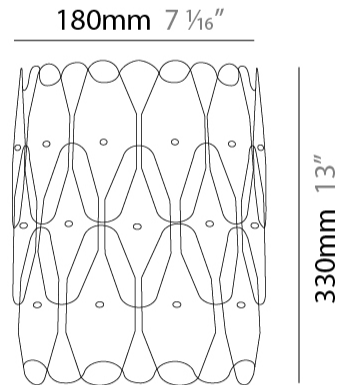

PROJECT	_____
TYPE	_____
SPECIFIER	_____
QUANTITY	_____
DATE	_____

AMANDA SURFACE

D63001-

base number   Finish
Options

1. To build a product code in our configurator select the specify button on the base model # product page
2. To build a manual product code on this datasheet choose from the options listed below in blue font and add the suffix to the base model #

GENERAL

Series: Amanda _____
Brand: Linea Zero _____
Division: Design _____
Mounting Type: Surface _____
Mounting Location: Wall _____
Subcategory: Ambient _____

PHYSICAL

Shape: Oval _____
Length (mm): 180 _____
Length (in): 7 1/16 _____
Height (mm): 330 _____
Height (in): 13 _____
Extension (mm): 180 _____
Extension (in): 7 1/16 _____
Light Distribution: Downlight _____
Diffuser: Polilux™ Shade - See Finish Options _____
Fixture Finish: WHI / PNK / SIL / NGD / COP / PKM _____
Fixture Material: Polilux™/ Metal holder _____

ELECTRICAL

Number of Lamps: 1 _____
Lamp Type: LED Retrofit _____
Bulb Included: Bulb Not Included _____
Max. Wattage Per Lamp (W): 7 _____
Lamp Base: E26 _____
Input Voltage (V): 120 _____
Upon Request: 277Vac / GU24 _____

LED

OPTICAL

RATINGS AND CERTIFICATIONS

Certified By: Certified for North American Standards _____
IP rating: IP20 _____